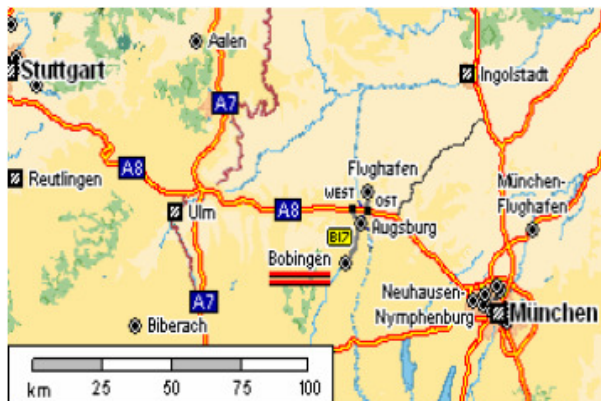

# Your way to Trevira in Bobingen

## Arrival by train:

Arrival at Augsburg central station („Hauptbahnhof“).

- Then either continue by regional train to Bobingen station (trains direction Landsberg am Lech/Füssen), and then by bus or taxi, starting in front of the Bobingen station building, destination “Industriepark”
- or by taxi, starting in front of the Augsburg central station building, directly to “Industriepark Bobingen”

## Arrival by plane:

- Munich International Airport.
- Rental cars are available.
- There is a shuttle bus, too, from Munich International Airport to Augsburg central station.

## Travel by car:

- Motorway A8,
- exit “Augsburg West” (direction Landsberg am Lech/Füssen)
- then Bundesstraße 17 (B 17), exit “Königsbrunn Süd/Bobingen”.

Trevira GmbH  
Max-Fischer-Str. 11  
D - 86399 Bobingen  
phone: +49-(0)8234-9688-1111  
fax: +49-(0)8234-9688-5747  
www.trevira.com