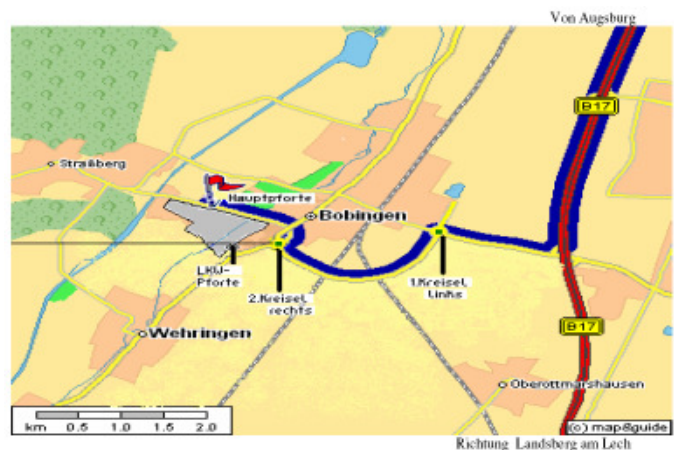

# Your way to Trevira in Bobingen

## Arrival by train:

Arrival at Augsburg central station („Hauptbahnhof“).

- Then either continue by regional train to Bobingen station (trains direction Landsberg am Lech/Füssen), and then by bus or taxi, starting in front of the Bobingen station building, destination “Industriepark”
- or by taxi, starting in front of the Augsburg central station building, directly to “Industriepark Bobingen”

## Arrival by plane:

- Munich International Airport.
- Rental cars are available.
- There is a shuttle bus, too, from Munich International Airport to Augsburg central station.

## Travel by car:

- Motorway A8,
- exit “Augsburg West” (direction Landsberg am Lech/Füssen)
- then Bundesstraße 17 (B 17), exit “Königsbrunn Süd/Bobingen”.

Trevira GmbH  
Max-Fischer-Str. 11  
D - 86399 Bobingen  
phone: +49-(0)8234-9688-1111  
fax: +49-(0)8234-9688-5747  
www.trevira.com